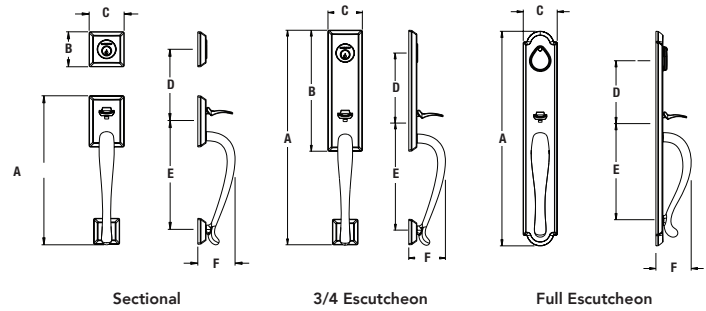

HANDLESETS

HANDLESET SPECIFICATIONS

Door Preparation	2-1/8" cross bore for both deadbolt and grip. 1" edge bore for both grip latch and deadbolt latch.
Door Thickness	1-3/4" to 2" standard. Up to 2-1/2" doors optional through thick door service part kit. 1-3/8" to 1-3/4" thin door service part kit available for Napa and Westcliff styles only.
Cylinder	Baldwin C-Keyway standard. SmartKey® re-key technology optional.
Backset	Adjustable 2-3/8" or 2-3/4".
Front & Latch	Square Corner Adjustable (SL) standard. Round Corner (RL), Drive-In (DL), or 6 Way Adjustable (6L) optional.
Strike	Square Corner (SS) standard. Round Corner (RS), or Dual Strike (DS) optional. Extended Lip strike shipped with all thick door locks (ES).
Latch Bolt	Deadbolt features 1" throw brass bolt latch. Grip offers 1/2" passage/privacy function bolt.
Handing	Handing only required when ordering lever interior style.
ANSI/BHMA	Deadbolt tested to exceed ANSI/BHMA Grade 2 security.
ADA	N/A
UL	20-minute certified UL option available.

FUNCTIONS

FINISHES

SECTIONAL

	COL	NAP	WES	LAJ	ADI
A	12"	11-1/2"	12-1/16"	12-15/32"	12-1/16"
B	3-29/32"	2-11/16"	3-13/32"	3-11/32"	3-7/8"
C	2-11/16"	2-11/16"	2-11/16"	2-11/16"	2-11/16"
D	Adjustable	Adjustable	Adjustable	Adjustable	Adjustable
E	8-13/32"	8-13/32"	8-13/32"	8-13/32"	8-13/32"
F	2-7/8"	2-7/8"	3-1/16"	2-13/32"	3-3/32"

3/4 ESCUTCHEON

	CHE	DEL	ELI	NEW
A	18-9/32"	16-27/32"	18-5/8"	17-5/8"
B	10-13/16"	9-1/2"	10-5/16"	10-5/16"
C	3-5/32"	2-11/16"	2-11/16"	2-11/16"
D	5-1/2"	5-1/2"	5-1/2"	5-1/2"
E	8-13/32"	8-13/32"	8-13/32"	8-13/32"
F	2-7/8"	2-7/8"	3-4/32"	3-1/16"

	MIA	SEA	KOD
A	18-1/16"	17-1/2"	18-15/32"
B	9-27/32"	9-1/2"	10-9/16"
C	2-11/16"	2-11/16"	2-31/32"
D	5-1/2"	5-1/2"	5-1/2"
E	8-13/32"	8-13/32"	8-13/32"
F	3"	2-13/32"	3-3/32"

FULL ESCUTCHEON

	SAN	ELK	LON
A	17-1/2"	18-25/32"	18-1/4"
B	N/A	N/A	N/A
C	2-11/16"	2-13/32"	2-15/16"
D	5-1/2"	5-1/2"	5-1/2"
E	8-13/32"	8-13/32"	8-13/32"
F	2-13/32"	3-3/32"	3-1/8"