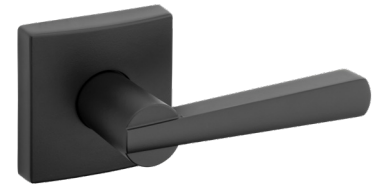

### SPYGLASS (SPL)

with Square Rose  
in Satin Nickel (15)

FUNCTION	PART #	LIST PRICE
EN	93540-015	\$88.50
PV	93530-008	\$74.00
PS	93520-008	\$70.00
HD	93510-011	\$37.00

### SPYGLASS (SPL)

with Square Rose  
in Venetian Bronze (11P)

FUNCTION	PART #	LIST PRICE
EN	93540-016	\$104.00
PV	93530-009	\$80.00
PS	93520-009	\$74.00
HD	93510-012	\$41.00