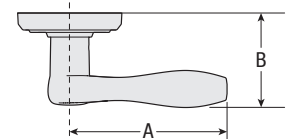

LEVER DIMENSIONS

	MDL	SPL	TBL	TOL
A	4-1/4"	4-1/8"	4-1/5"	4-9/32"
B	2-3/5"	2-1/2"	2-3/4"	2-17/32"