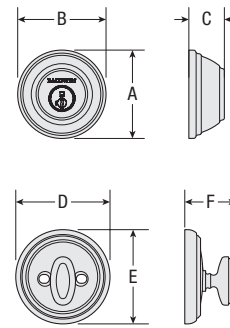

DEADBOLT DIMENSIONS

	RDB	ARB	SDB	SLB
A	2-2/3"	3-1/2"	2-7/10"	3-3/16"
B	2-5/8"	2-4/5"	2-7/10"	2-3/4"
C	1-1/16"	1-1/16"	1-1/16"	17/32"
D	2-4/5"	2-4/5"	2-7/10"	2-3/4"
E	2-4/5"	3-1/2"	2-7/10"	3-3/16"
F (SC)	1-5/9"	1-1/2"	1-2/5"	1-3/8"
F (DC)	1-1/16"	N/A	N/A	N/A