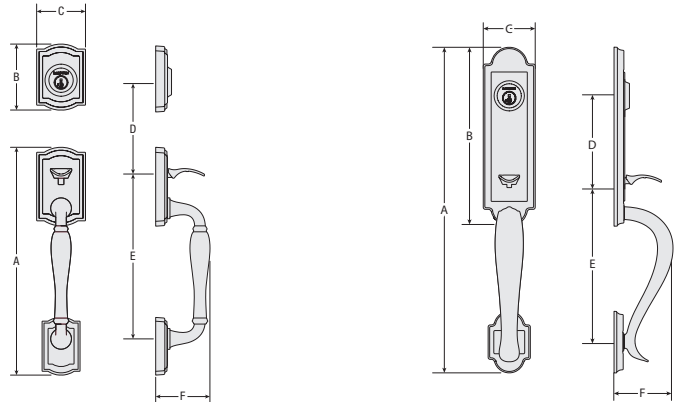

PRODUCT SPECIFICATIONS

Door Preparation	2-1/8" cross bore and 1" edge bore for handleset grip, deadbolt latch, and Entry/Privacy/Passage functions.
Door Thickness	Handlesets support 1-3/4" doors standard and 2-1/4" doors with thick door kit. Deadbolts/ Knobs/Levers support 1-3/8" up to 1-3/4" standard and 1-3/4" up to 2-1/4" doors with thick door kit.
Cylinder	SmartKey® re-key technology with KW1 cylinder.
Backset	Adjustable latch backset (2-3/8" or 2-3/4").
Front & Latch	Handlesets /Deadbolts contain round corner latch face. Knobs/Levers contain round corner, square corner and drive-in latch face.
Strike	Deadbolt contains round corner four hole security strike. Handleset Grip/Knobs/Levers contain full lip round corner strike.
Latch Bolt	Deadbolt features 1" throw brass bolt latch. Handleset grip offers 1/2" passage function bolt. Entry/Privacy/Passage function offer 1/2" bolt.
Handing	Handlesets include both LH and RH levers. Knobs are reversible for LH and RH doors. Levers are reversible for Entry/Privacy/Passage. Half dummy requires handing for levers.
ANSI/BHMA	Deadbolt tested to exceed ANSI/BHMA Grade 2 security.

HANDLESET - SECTIONAL DIMENSIONS

	MDH	NAH	PAH	TPH	SPH	WYH
A	12-8/9"	12-7/9"	12-1/2"	13-3/32"	12-15/16"	12-3/5"
B	4-3/5"	4"	3-2/3"	3-13/32"	3-4/5"	3-2/3"
C	3"	2-7/9"	2-3/4"	2-21/32"	2-2/3"	2-3/4"
D	5-1/2"	5-1/2"	5-1/2"	5-1/2"	5-1/2"	5-1/2"
E	8-2/5"	8-2/5"	8-2/5"	9-7/8"	8-2/5"	8-2/5"
F	3"	3-1/16"	3-1/10"	2-29/32"	2-3/4"	3"

HANDLESET - 3/4" & FULL DIMENSIONS

	AEH	SPE	TPE	BNH
A	18-1/2"	N/A	17-25/32"	18-5/9"
B	10-1/5"	9-1/5"	N/A	N/A
C	3"	2-7/9"	2-21/32"	2-7/9"
D	5-1/2"	5-1/2"	5-1/2"	5-1/2"
E	8-4/9"	N/A	9-7/8"	8-2/5"
F	3-3/8"	2-1/2"	2-7/8"	3-1/10"

*Adjustable: 8-3/8" to 9-7/8"