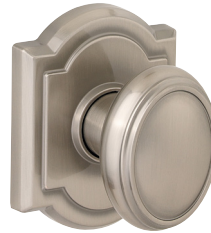

**SPYGLASS (SPH)**  
with Spyglass Lever  
in Matte Black (514)  
**Part #:** 91800-057  
**List Price:** \$320.00

**SPYGLASS LEVER ENTRANCE (SPE)**  
with Spyglass Lever  
in Satin Nickel (15)  
**Part #:** 91830-001  
**List Price:** \$287.00

**SPYGLASS LEVER ENTRANCE (SPE)**  
with Spyglass Lever  
in Venetian Bronze (11P)  
**Part #:** 91830-002  
**List Price:** \$309.00

**SPYGLASS LEVER ENTRANCE (SPE)**  
with Spyglass Lever  
in Matte Black (514)  
**Part #:** 91830-003  
**List Price:** \$309.00

## KNOBS

**ALCOTT (ATK)**  
with Round Rose  
in Satin Nickel (15)

FUNCTION	PART #	LIST PRICE
EN	93540-013	\$88.50
PV	93530-006	\$67.00
PS	93520-006	\$66.00
HD	93510-009	\$33.00

**CARNABY (CYK)**  
with Arch Rose  
in Satin Nickel (15)