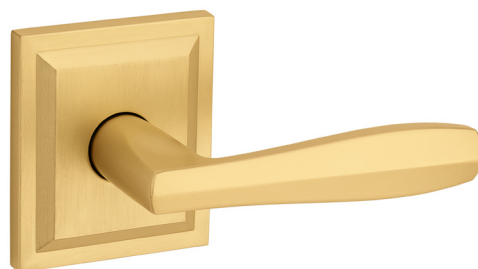

### EASY INSTALLATION

- Fits all standard door preparations
- Handlesets: Fits doors 1-3/4" thick
- Deadbolts, Knobs, & Levers: Fits doors 1-3/8" to 1-3/4" thick
- Adjustable latch: fits 2-3/8" or 2-3/4" backsets
- Instructions included, installs with just a screwdriver

## FEATURING TORREY PINES

Torrey Pines Sectional Handleset in Venetian Bronze (11P)

Low Profile Deadbolt  
in Satin Nickel

Torrey Lever  
in Satin Brass

Torrey Pines, Baldwin's newest addition to its Prestige family of products. Torrey Pines is a transitional collection inspired by elegant, traditional designs and influenced by sleek lines and geometric shapes.