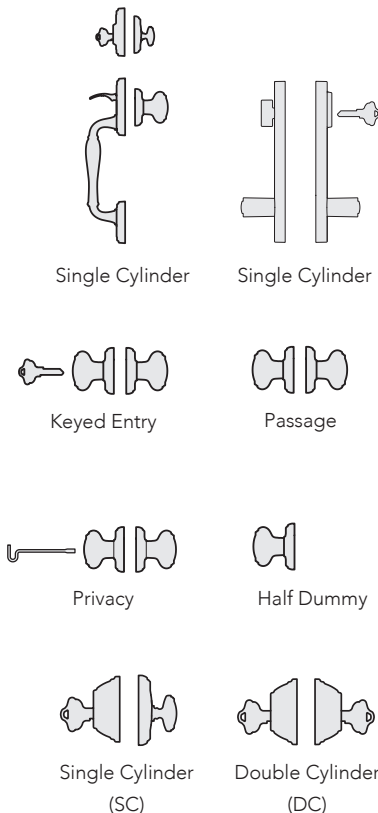

FUNCTIONS

Conversion Kits

Single Cylinder Handleset can be converted to:

Double Cylinder -OR- Full Dummy