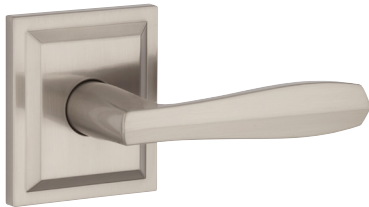

TORREY (TOL)

with Square Rose
in Satin Nickel (15)

FUNCTION	PART #	LIST PRICE
EN	93540-018	$94.50
PV	93530-011	$74.00
PS	93520-011	$70.00
HD	93510-015	$37.00