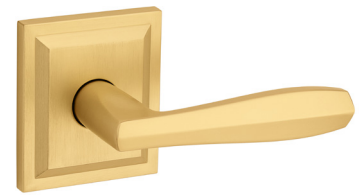

### TORREY (TOL)

with Square Rose  
in Satin Nickel (15)

FUNCTION	PART #	LIST PRICE
EN	93540-018	\$94.50
PV	93530-011	\$74.00
PS	93520-011	\$70.00
HD	93510-015	\$37.00

### TORREY (TOL)

with Square Rose  
in Venetian Bronze (11P)

FUNCTION	PART #	LIST PRICE
EN	93540-019	\$100.50
PV	93530-012	\$77.00
PS	93520-012	\$74.00
HD	93510-016	\$40.00