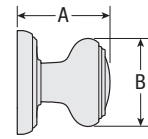

### DEADBOLT DIMENSIONS

	RDB	ARB	SDB	SLB
A	2-2/3"	3-1/2"	2-7/10"	3-3/16"
B	2-5/8"	2-4/5"	2-7/10"	2-3/4"
C	1-1/16"	1-1/16"	1-1/16"	17/32"
D	2-4/5"	2-4/5"	2-7/10"	2-3/4"
E	2-4/5"	3-1/2"	2-7/10"	3-3/16"
F (SC)	1-5/9"	1-1/2"	1-2/5"	1-3/8"
F (DC)	1-1/16"	N/A	N/A	N/A