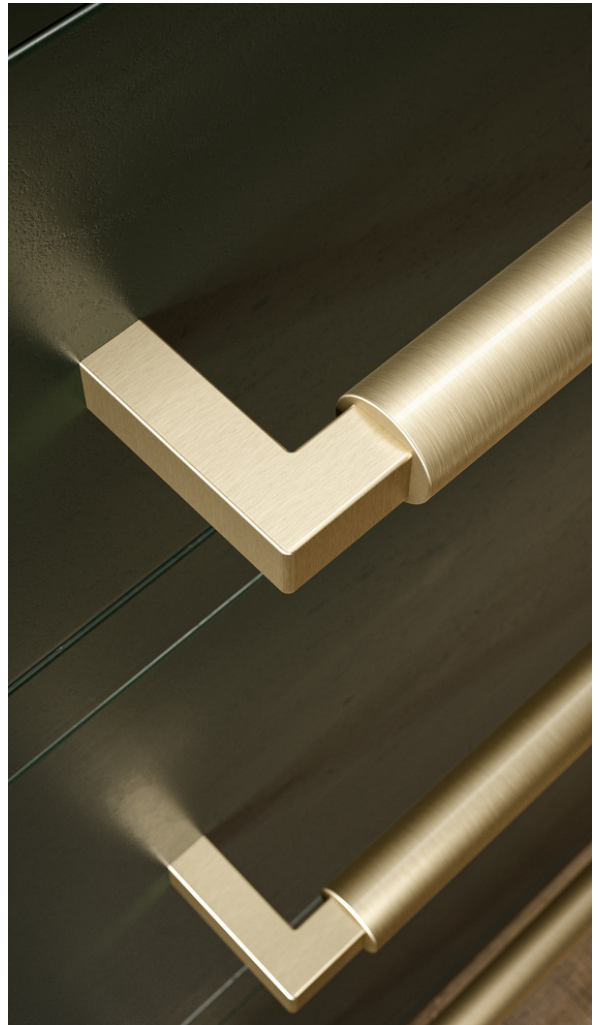

Bauhaus design principles manifest as a perfect marriage of round curves and sharp edges, resulting in pulls that exude a sophisticated and balanced aesthetic.

The Gramercy collection not only elevates the functionality of hardware but also adds a touch of modern elegance to any space.

Enhance your Gramercy cabinet hardware with our optional ring backplates, offering a perfect blend of circular elegance and customizable flair to elevate your space.

Spend less time waiting, and more time enjoying.

Quick Ship was designed to expedite shipping of our most popular styles, designs, and finishes. Items marked with our Quick Ship logo will be brought to you quickly.

GRAMERCY COLLECTION

- Gramercy Mortise, Non- Knurled & Knurled:
6971, 6972
- Gramercy Tubular, Non- Knurled & Knurled:
85316, 85317
- Gramercy 8" Pull, Knurled & Non- Knurled:
2579, 2580
- Gramercy 10" Pull, Non- Knurled & Knurled:
2581, 2582
- L029 Gramercy Lever
- L030 Gramercy Lever
- Gramercy Cabinet Knob:
4430
- Gramercy Cabinet 4", 6", 12", 18" Pull:
4431, 4432, 4433, 4434