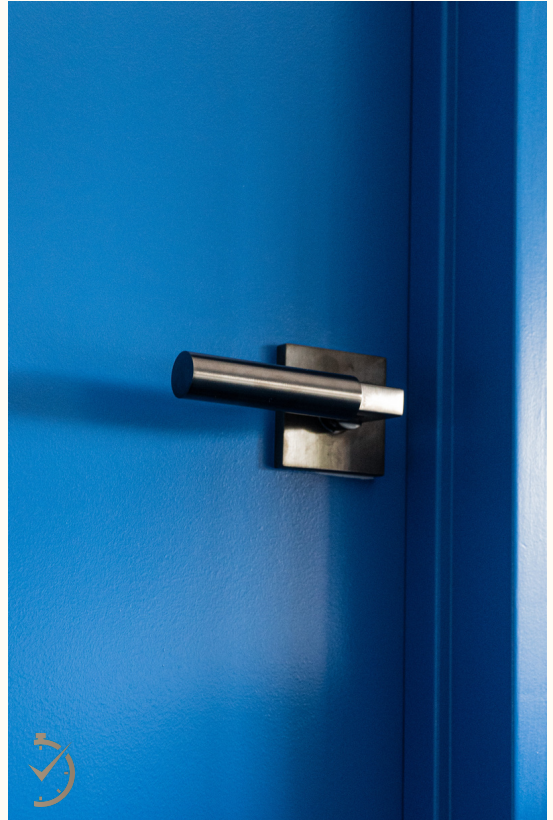

GRAMERCY MORTISE TRIM

Explore our mortise trim in both smooth and knurled finishes, offered in 14 estate finishes and 10 mixed metal combinations. Available in various functions, including Standard Entry, Double Cylinder, Full Dummy, and Exterior Only, with additional options for individual escutcheons tailored for Cylinder, Emergency Release, Knob, Turn Knob, and Privacy configurations.

L029 & L030 GRAMERCY LEVERS

We welcome our popular L029 & L030 Levers to the Gramercy Family.

THE FULL COLLECTION

Seamlessly integrate Gramercy into your full home as you look at both door and cabinet hardware.