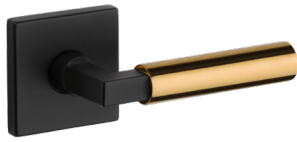

BALDWIN® ESTATE™

L029 AND L030
MIXED METAL LEVERS

MIXED METAL FINISHES

Baldwin Estate is excited to introduce the L029 and L030 levers in new mixed metal finish combinations. We have paired one of our most popular lever designs with our most popular finishes to create 10 beautiful new finish combinations to offer more design options within the home. Made of solid brass and polished by hand, the L029 and L030 mixed metal levers come in a variety of finish combinations, including Lifetime PVD finishes and Non-Lacquered Brass.

M10

M06

Satin Black (190)
Lifetime (PVD)
Satin Nickel (056)

M07

Satin Black (190)
Lifetime (PVD)
Non-Lacquered
Brass (031)

M08

Non-Lacquered
Brass (031)
Lifetime (PVD)
Satin Nickel (190)

M09

Lifetime (PVD)
Satin Nickel (056)
Lifetime (PVD)
Polished Nickel (055)

M10

Lifetime (PVD)
Polished Nickel (055)
Lifetime (PVD)
Satin Nickel (056)

L029 Mixed Metal Lever
shown w/ R017 Rose in M07 Finish

Item #	Description	Wt.	M01, M02, M03 M04, M05, M05 M06, M07, M08 M09, M10
L029.xxx.MR	Minus Roses – pair	1.2	\$280
L029.xxx.RMR (.LMR)	Right (Left) Minus Rose – half pair	.06	\$140

NOTE: We recommend you use our 6504.009 - spring assisted adaptor for 2.125" Pre-Bored Doors.

L030 Mixed Metal Knurled Lever
shown w/ R017 Rose in M02 Finish

Item #	Description	Wt.	M01, M02, M03 M04, M05, M05 M06, M07, M08 M09, M10
L030.xxx.MR	Minus Roses - pair	1.7	\$320
L030.xxx.RMR (.LMR)	Right (Left) Minus Rose - half pair	0.85	\$160