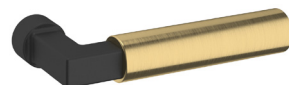

BALDWIN® ESTATE™

L029 AND L030
MIXED METAL LEVERS

MIXED METAL FINISHES

Baldwin Estate is excited to introduce the L029 and L030 levers in new mixed metal finish combinations. We have paired one of our most popular lever designs with our most popular finishes to create 10 beautiful new finish combinations to offer more design options within the home. Made of solid brass and polished by hand, the L029 and L030 mixed metal levers come in a variety of finish combinations, including Lifetime PVD finishes and Non-Lacquered Brass.

L029

M01

M02

M03

M04

M05

M06

M07

M08

M09

M10

FINISHES

M01

Lifetime (PVD)
Polished Nickel (055)
Satin Black (190)

M02

Satin Black (190)
Lifetime (PVD)
Polished Nickel (055)

M03

Lifetime (PVD)
Satin Brass (044)
Satin Black (190)

M04

Satin Black (190)
Lifetime (PVD)
Satin Brass (044)

M05

Lifetime (PVD)
Satin Nickel (056)
Satin Black (190)

L030

M01