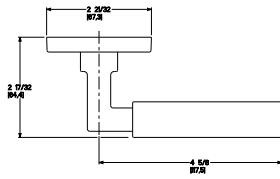

Lifetime (PVD)
Satin Nickel (056)
Lifetime (PVD)
Polished Nickel (055)

M10

Lifetime (PVD)
Polished Nickel (055)
Lifetime (PVD)
Satin Nickel (056)

L029 Mixed Metal Lever
shown w/ R017 Rose in M07 Finish

Item #	Description	Wt.	M01, M02, M03 M04, M05, M05 M06, M07, M08 M09, M10
L029.xxx.MR	Minus Roses – pair	1.2	\$280
L029.xxx.RMR (.LMR)	Right (Left) Minus Rose – half pair	.06	\$140