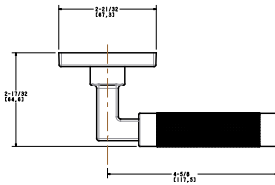

L030 Mixed Metal Knurled Lever
shown w/ R017 Rose in M02 Finish

Item #	Description	Wt.	M01, M02, M03 M04, M05, M05 M06, M07, M08 M09, M10
L030.xxx.MR	Minus Roses - pair	1.7	$320
L030.xxx.RMR (.LMR)	Right (Left) Minus Rose - half pair	0.85	$160

NOTE: We recommend you use our 6504.009 - spring assisted adaptor for 2.125" Pre-Bored Doors.