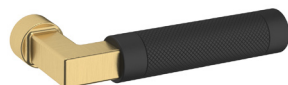

BALDWIN® ESTATE™

L029 AND L030
MIXED METAL LEVERS

MIXED METAL FINISHES

Baldwin Estate is excited to introduce the L029 and L030 levers in new mixed metal finish combinations. We have paired one of our most popular lever designs with our most popular finishes to create 10 beautiful new finish combinations to offer more design options within the home. Made of solid brass and polished by hand, the L029 and L030 mixed metal levers come in a variety of finish combinations, including Lifetime PVD finishes and Non-Lacquered Brass.

M03

Lifetime (PVD)
Satin Brass (044)
Satin Black (190)

M04

Satin Black (190)
Lifetime (PVD)
Satin Brass (044)

M05

Lifetime (PVD)
Satin Nickel (056)
Satin Black (190)

L030

M01

M02

M03

M04

M05

M06

M07

M08

M09

Lifetime (PVD)
Satin Nickel (056)
Lifetime (PVD)
Polished Nickel (055)

M10

Lifetime (PVD)
Polished Nickel (055)
Lifetime (PVD)
Satin Nickel (056)

L029 Mixed Metal Lever
shown w/ R017 Rose in M07 Finish

Item #	Description	Wt.	M01, M02, M03 M04, M05, M05 M06, M07, M08 M09, M10
L029.xxx.MR	Minus Roses – pair	1.2	\$280
L029.xxx.RMR (.LMR)	Right (Left) Minus Rose – half pair	.06	\$140