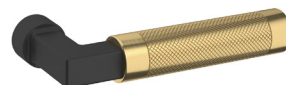

BALDWIN® ESTATE™

L029 AND L030
MIXED METAL LEVERS

MIXED METAL FINISHES

Baldwin Estate is excited to introduce the L029 and L030 levers in new mixed metal finish combinations. We have paired one of our most popular lever designs with our most popular finishes to create 10 beautiful new finish combinations to offer more design options within the home. Made of solid brass and polished by hand, the L029 and L030 mixed metal levers come in a variety of finish combinations, including Lifetime PVD finishes and Non-Lacquered Brass.

M03

Lifetime (PVD)
Satin Brass (044)
Satin Black (190)

M04

Satin Black (190)
Lifetime (PVD)
Satin Brass (044)

M05

Lifetime (PVD)
Satin Nickel (056)
Satin Black (190)

L030

M01

M02

M03

M04

M05

M06

M07

M08

M09

Lifetime (PVD)
Satin Nickel (056)
Lifetime (PVD)
Polished Nickel (055)

M10

Lifetime (PVD)
Polished Nickel (055)
Lifetime (PVD)
Satin Nickel (056)

L029 Mixed Metal Lever
shown w/ R017 Rose in M07 Finish

Item #	Description	Wt.	M01, M02, M03 M04, M05, M05 M06, M07, M08 M09, M10
L029.xxx.MR	Minus Roses – pair	1.2	\$280
L029.xxx.RMR (.LMR)	Right (Left) Minus Rose – half pair	.06	\$140