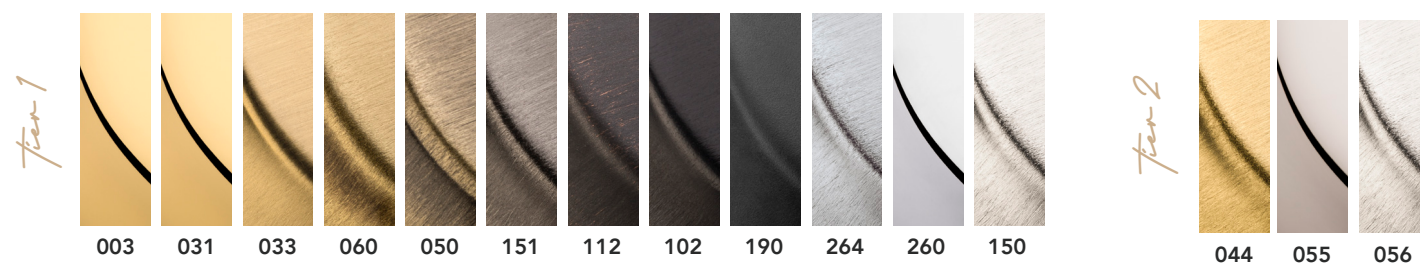

KNURLED KNOB AND LEVER

Baldwin Estate is bringing even more design detail with the addition of knurling details to our most popular contemporary knob and lever. The Knurled Collection provides modern elegance in one sleek design feature. A gorgeous, smooth, diamond knurled design is the defining feature of this collection. There are two types available in this collection: a knob (5054) and a lever (L030). The wide, outer edge of the knob is imprinted with the knurled diamond design. On the lever, the knurled diamond design is engraved and centered on the grip of the handle. Finished and polished by hand

FINISHES

These new knob and lever additions to our Estate line continue to expand Baldwin's vision for hardware. Each collection is available in 15 different finishes, providing ample options for all your design needs and wants.

TIER 1 FINISHES

- 003 - Lifetime (PVD) Polished Brass
- 031** - Non-lacquered Brass
- 033** - Vintage Brass
- 060* - Satin Brass & Brown
- 050* - Satin Brass & Black
- 151* - Antique Nickel

TIER 2 FINISHES

- 112* - Venetian Bronze
- 102** - Oil Rubbed Bronze
- 190 - Satin Black
- 264 - Satin Chrome
- 260 - Polished Chrome
- 150 - Satin Nickel
- 044 - Lifetime (PVD) Satin Brass
- 055 - Lifetime (PVD) Polished Nickel
- 056 - Lifetime (PVD) Satin Nickel