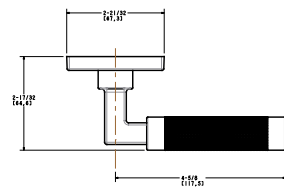

L030 Knurled Lever
shown w/ R017 Rose

Item #	Description	Wt.	003, 031, 033 050, 060, 102 112, 150, 151		044, 055 056
			190, 260, 264		
L030.xxx.MR	Minus Roses - pair	1.7	$246		$277
L030.xxx.RMR (LMR)	Right (Left) Minus Rose - half pair	0.85	$123		$139