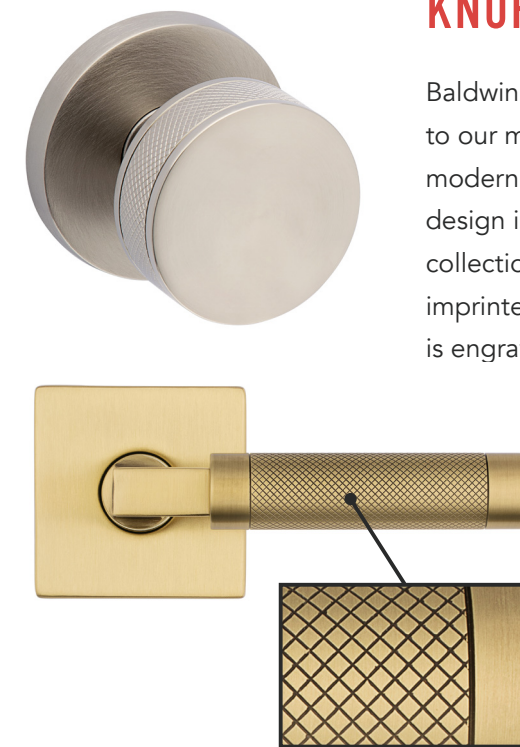

BALDWIN®

ESTATE™

COINED & KNURLED KNOBS & LEVER

TULIP KNOB AND COINING

Enhance your home with the beautiful new Tulip knob, offered in both smooth (K012) and coined (K013) styles. The Tulip Knob was designed with an elegantly raised edge that surrounds the outer rim of the doorknob. The smooth option exudes sleek and modern in its design. The coined style adds a slight twist, a textured pattern to the outer rim of the knob that adds another striking detail with the precision machined coining detail, further enhancing the beauty of this knob.

Finished and polished by hand, both knobs feature a solid brass design. Featured rosettes are sold separately, and knobs can be paired with any of our Estate a la carte rosettes. Lock mechanism sold separately, and knobs can be customized to support passage, privacy, full dummy and half dummy functions. These are also compatible with both tubular and mortise handlesets.

KNURLED KNOB AND LEVER

Baldwin Estate is bringing even more design detail with the addition of knurling details to our most popular contemporary knob and lever. The Knurled Collection provides modern elegance in one sleek design feature. A gorgeous, smooth, diamond knurled design is the defining feature of this collection. There are two types available in this collection: a knob (5054) and a lever (L030). The wide, outer edge of the knob is imprinted with the knurled diamond design. On the lever, the knurled diamond design is engraved and centered on the grip of the handle. Finished and polished by hand