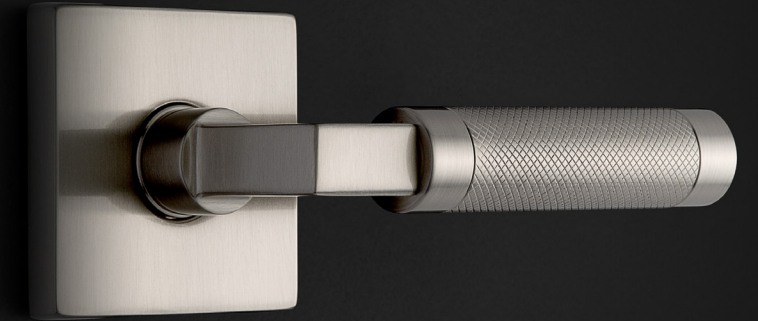

5054 Knurled Knob
shown w/ 5046 Rose

Item #	Description	Wt.	003, 031, 033 050, 060, 102 112, 150, 151		044, 055 056
			190, 260, 264		
5054.xxx.MR	Minus Roses - pair	2.0	\$246		\$277
5054.xxx.IMR	Individual Minus Rose - half pair	1.0	\$123		\$139

BALDWIN®

ESTATE™

COINED & KNURLED KNOBS & LEVER

TULIP KNOB AND COINING

Enhance your home with the beautiful new Tulip knob, offered in both smooth (K012) and coined (K013) styles. The Tulip Knob was designed with an elegantly raised edge that surrounds the outer rim of the doorknob. The smooth option exudes sleek and modern in its design. The coined style adds a slight twist, a textured pattern to the outer rim of the knob that adds another striking detail with the precision machined coining detail, further enhancing the beauty of this knob.

Finished and polished by hand, both knobs feature a solid brass design. Featured rosettes are sold separately, and knobs can be paired with any of our Estate a la carte rosettes. Lock mechanism sold separately, and knobs can be customized to support passage, privacy, full dummy and half dummy functions. These are also compatible with both tubular and mortise handlesets.

KNURLED KNOB AND LEVER

Baldwin Estate is bringing even more design detail with the addition of knurling details to our most popular contemporary knob and lever. The Knurled Collection provides modern elegance in one sleek design feature. A gorgeous, smooth, diamond knurled design is the defining feature of this collection. There are two types available in this collection: a knob (5054) and a lever (L030). The wide, outer edge of the knob is imprinted with the knurled diamond design. On the lever, the knurled diamond design is engraved and centered on the grip of the handle. Finished and polished by hand