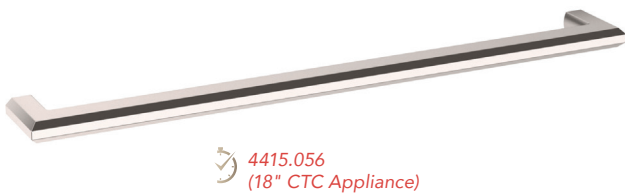

4956.031 (18" CTC Appliance)

Dimension notes center-to-center length

CONTEMPORARY

BEVEL

Dimension notes center-to-center length

PALM SPRINGS

4970.112
(T-Knob)

GRAMERCY