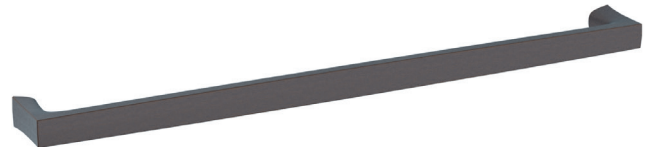

4958.112
(18" CTC Appliance)

Dimension notes center-to-center length

OVAL PULLS

4480.003 (4")

SEVERIN FAYERMAN SERIES B

4362.055 (4" CTC)

4401.190 (6")

4395.150 (6" CTC)