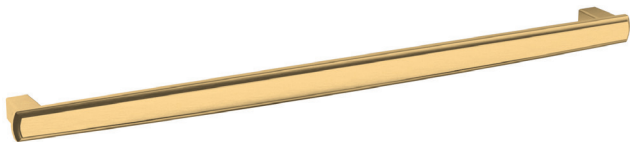

4360.044
(18" CTC Appliance)