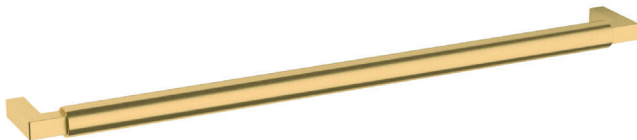

4434.044
(18" CTC Appliance)