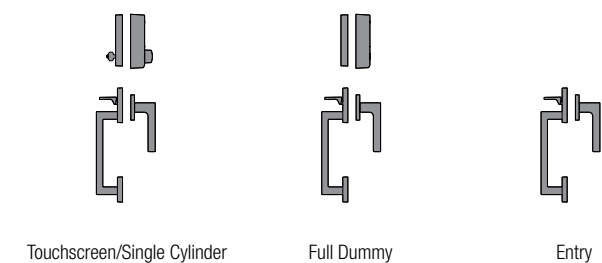

HANDLESETS

DEADBOLT AND HANDLESET SPECIFICATIONS

Solid Brass	Manufactured of solid brass for maximum strength and durability.
Door Thickness	1-3/4" standard with service part conversion kit available for 2" and 2-1/4" thick doors.
Latch Bolt	Deadbolt has 1" solid brass tapered bolt and a hardened steel insert for maximum security. Grip latch has a brass bolt with 0.5" throw.
Backset	Adjustable backset 2-3/8" or 2-3/4".
Face Plate	1" square corner face plate. Round corner face plate available as a service part.
Strike	Full-lip reinforcing steel strike with two (2) 3" security jamb screws, dust box and armored front to conceal the fasteners. Round corner strike available as a service part.
Door Prep	2-1/8" cross bore and 1" edge bore for latch.
Cylinder	Cylinder supplied with 5-pin keying.
ANSI/BHMA	Exceeds Grade 2 requirements in ANSI/BHMA A156.36 test standard.
UL Rated	20-minute fire rated certified UL deadbol
Security	128-bit Advanced Encryption Standard (AES) communication with Z-Wave 500 chipset.
Power	Deadbolt requires four AA batteries (supplied).
Smart Home Devices	Wirelessly communicate with security and smart home systems via Z-Wave.

DEADBOLT AND HANDLESET DIMENSIONS

TOUCHSCREEN DEADBOLT AND HANDLESET

	BOULDER	MINNEAPOLIS
A	6-15/16"	5-9/32"
B	12-19/32"	11-29/32"
C	3"	2-25/32"
D	2-7/8"	2-5/8"
E	2-3/8"	1-29/32"
F	23/32"	23/32"
G	4-15/32"	3-5/8"
H	3-5/16"	2-23/32"
I	7/16"	17/32"
J	17/32"	17/32"
K	3-1/4"	2-5/8"
L	1-7/16"	1-7/16"
M	2-13/32"	2-5/16"
N	2-3/32"	2-7/16"
O	3/8"	3/8"
P	8-3/4"	8-3/4"
Q	2-21/32"	2-31/32"
R	6-5/8"	5-19/32"
S	2-13/16"	2-21/32"
T	3-15/16"	2-21/32"
U	4-1/8"	4-15/32"

FUNCTIONS

FINISHES

LIMITED LIFETIME WARRANTY • 1 YEAR ELECTRONIC WARRANTY • LIMITED FINISH WARRANTY

BALDWIN®

TOUCHSCREEN DEADBOLTS