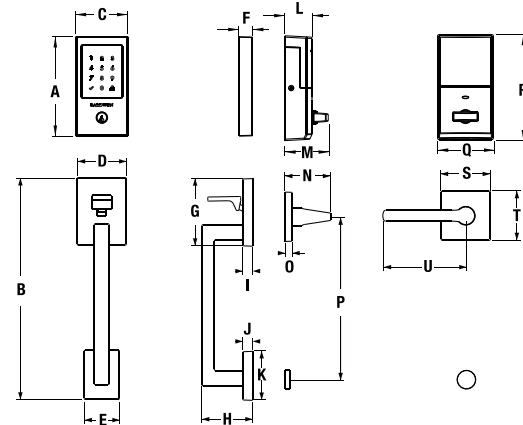

## DEADBOLT AND HANDLESET SPECIFICATIONS

Solid Brass	Manufactured of solid brass for maximum strength and durability.
Door Thickness	1-3/4" standard with service part conversion kit available for 2" and 2-1/4" thick doors.
Latch Bolt	Deadbolt has 1" solid brass tapered bolt and a hardened steel insert for maximum security. Grip latch has a brass bolt with 0.5" throw.
Backset	Adjustable backset 2-3/8" or 2-3/4".
Face Plate	1" square corner face plate. Round corner face plate available as a service part.
Strike	Full-lip reinforcing steel strike with two (2) 3" security jamb screws, dust box and armored front to conceal the fasteners. Round corner strike available as a service part.
Door Prep	2-1/8" cross bore and 1" edge bore for latch.
Cylinder	Cylinder supplied with 5-pin keying.
ANSI/BHMA	Exceeds Grade 2 requirements in ANSI/BHMA A156.36 test standard.
UL Rated	20-minute fire rated certified UL deadbol
Security	128-bit Advanced Encryption Standard (AES) communication with Z-Wave 500 chipset.
Power	Deadbolt requires four AA batteries (supplied).
Smart Home Devices	Wirelessly communicate with security and smart home systems via Z-Wave.

## DEADBOLT AND HANDLESET DIMENSIONS

## TOUCHSCREEN DEADBOLT AND HANDLESET

	BOULDER	MINNEAPOLIS
A	6-15/16"	5-9/32"
B	12-19/32"	11-29/32"
C	3"	2-25/32"
D	2-7/8"	2-5/8"
E	2-3/8"	1-29/32"
F	23/32"	23/32"
G	4-15/32"	3-5/8"
H	3-5/16"	2-23/32"
I	7/16"	17/32"
J	17/32"	17/32"
K	3-1/4"	2-5/8"
L	1-7/16"	1-7/16"
M	2-13/32"	2-5/16"
N	2-3/32"	2-7/16"
O	3/8"	3/8"
P	8-3/4"	8-3/4"
Q	2-21/32"	2-31/32"
R	6-5/8"	5-19/32"
S	2-13/16"	2-21/32"
T	3-15/16"	2-21/32"
U	4-1/8"	4-15/32"