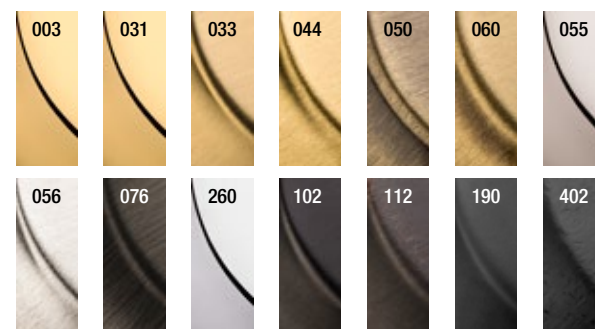

HANDLESETS

DEADBOLT AND HANDLESET SPECIFICATIONS

Solid Brass	Manufactured of solid brass for maximum strength and durability.
Door Thickness	1-3/4" standard with service part conversion kit available for 2" and 2-1/4" thick doors.
Latch Bolt	Deadbolt has 1" solid brass tapered bolt and a hardened steel insert for maximum security. Grip latch has a brass bolt with 0.5" throw.
Backset	Adjustable backset 2-3/8" or 2-3/4".
Face Plate	1" square corner face plate. Round corner face plate available as a service part.
Strike	Full-lip reinforcing steel strike with two (2) 3" security jamb screws, dust box and armored front to conceal the fasteners. Round corner strike available as a service part.
Door Prep	2-1/8" cross bore and 1" edge bore for latch.
Cylinder	Cylinder supplied with 5-pin keying.
ANSI/BHMA	Exceeds Grade 2 requirements in ANSI/BHMA A156.36 test standard.
UL Rated	20-minute fire rated certified UL deadbol
Security	128-bit Advanced Encryption Standard (AES) communication with Z-Wave 500 chipset.
Power	Deadbolt requires four AA batteries (supplied).
Smart Home Devices	Wirelessly communicate with security and smart home systems via Z-Wave.

DEADBOLT AND HANDLESET DIMENSIONS

TOUCHSCREEN DEADBOLT AND HANDLESET

	BOULDER	MINNEAPOLIS
A	6-15/16"	5-9/32"
B	12-19/32"	11-29/32"
C	3"	2-25/32"
D	2-7/8"	2-5/8"
E	2-3/8"	1-29/32"
F	23/32"	23/32"
G	4-15/32"	3-5/8"
H	3-5/16"	2-23/32"
I	7/16"	17/32"
J	17/32"	17/32"
K	3-1/4"	2-5/8"
L	1-7/16"	1-7/16"
M	2-13/32"	2-5/16"
N	2-3/32"	2-7/16"
O	3/8"	3/8"
P	8-3/4"	8-3/4"
Q	2-21/32"	2-31/32"
R	6-5/8"	5-19/32"
S	2-13/16"	2-21/32"
T	3-15/16"	2-21/32"
U	4-1/8"	4-15/32"

FUNCTIONS

FINISHES

LIMITED LIFETIME WARRANTY • 1 YEAR ELECTRONIC WARRANTY • LIMITED FINISH WARRANTY

BALDWIN®

TOUCHSCREEN DEADBOLTS