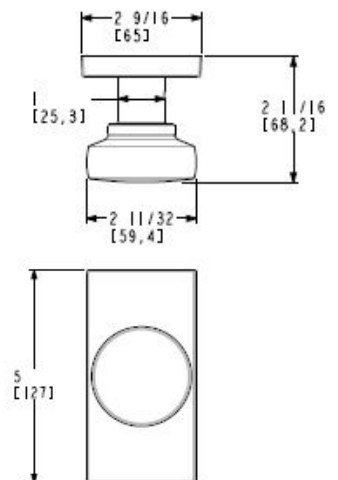

The contemporary 5-inch rose (CFR) is available in half dummy, full dummy, passage, privacy and entry functions. The 5-inch rose can also be paired with sectional handlesets. Please note there is a \$5 list price adder per contemporary 5-inch rose.

### KNOB SPECIFICATION

Door Preparation	2-1/8" Cross Bore. 1" edge bore for latch.
Installation Type	Privacy, Passage and Full Dummy: Full Bore required, interior has exposed screws. Half Dummy: Surface mounted, exposed screws.
Door Thickness	1-3/8" to 2" standard. 2" to 2-1/2" doors optional through thick door service part kit.
Cylinder	Baldwin 5-pin C-Keyway.
Backset	Adjustable 2-3/8" or 2-3/4"
Front & Latch	6 Way Adjustable (6L).
Strike	Dual Strike (DS). Extended Lip strike shipped with all thick door locks (ES).
Latch Bolt	1/2" passage/privacy/entry function bolt.
Knob/Lever Rotation	Knob/Lever rotate 55° - 60°.
Handing	Handing not required.
ANSI/BHMA	Tested to exceed ANSI/BHMA Grade 2 security.
ADA	N/A
UL	20-minute certified UL Service Kit available.